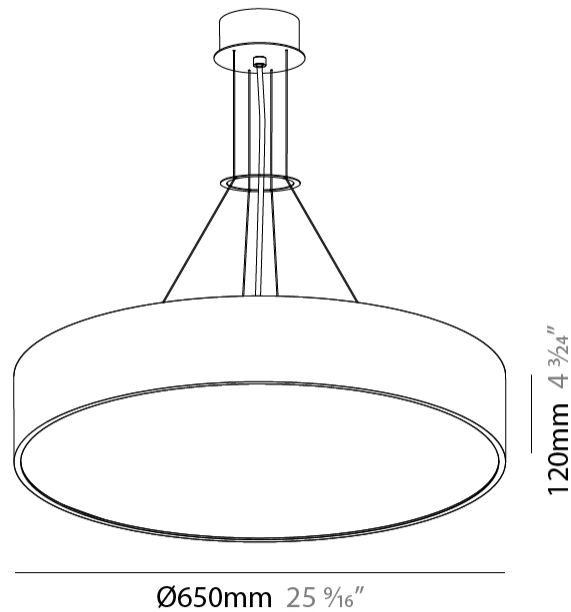

GENERAL

Series: Sign
Brand: Prolicht
Division: Architectural
Mounting Type: Suspension
Mounting Location: Ceiling
Subcategory: Pendant

PHYSICAL

Shape: Round
Diameter (mm): 650
Diameter (in): 25 ³/₁₆"
Depth (mm): 120
Depth (in): 4 ³/₄"
Max. Overall Height (mm): 2120
Max. Overall Height (in): 83 ⁷/₁₆"
Light Distribution: Direct
Weight (kg): 8.505
Weight (lbs): 18.75
Diffuser: PMMA - Opal or Micro-Prism
Fixture Finish: SSR / BKV / CWI / CRY / HAB / UFT / ITA / RUA / FTG / MYG / LOD / PUS / FRO / FUP / KIA / POP / BLS / SPG / MEY / GOH / GUM / CHC / COM / ABZ / JAG / OBR / MOS / ROR
Fixture Material: Extruded Aluminum / Steel
Cable Details: 2000mm or 6000mm Transparent Cable

ELECTRICAL

Lamp Type: LED (Zhaga Standard)
Input Wattage (W): 66.5
Total Output Wattage (W): 57
Dimming: Tri-Mode (Non-Dimming and Phase Dimming (120Vac only) and 0-10V Dimming)
Driver Included: Yes
Driver Location: Integrated
Driver Type: Constant Current - Universal
Driver Class: Class 2
Input Voltage (V): 120 - 277
Constant Current (MA): 500

LED

Color Temperature (°K): 2700 / 3000 / 3500 / 4000
Max. Delivered Lumen (lm): 5535 / 6194 / 6358 / 6594
Nominal Lumen (lm): 7410 / 8292 / 8512 / 8828
CRI: >80 CRI
Efficiency (%): 73
Lamp Life (hrs): 50000

OPTICAL

Beam Angle: 110

RATINGS AND CERTIFICATIONS

Certified By: Certified for North American Standards
IP rating: IP20